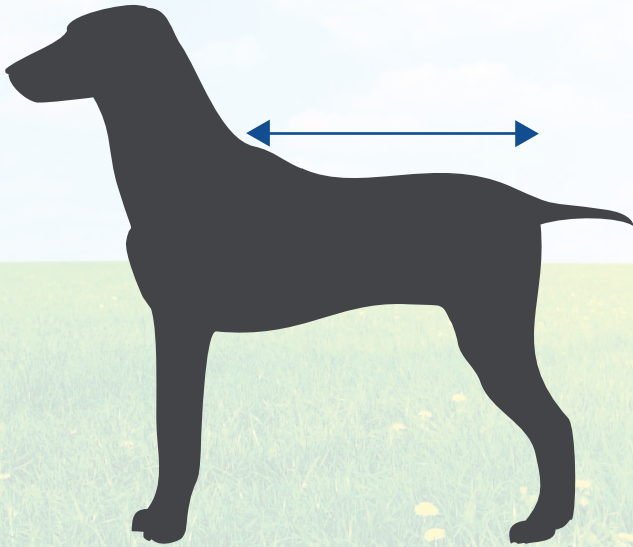

# ZEEZ SUPREME DOG COAT SIZING

Please use the following sizing guide to obtain an accurate fit.

Measure the distance from the base of the neck to the base of the tail.

Size 10	25cm
Size 12	31cm
Size 14	36cm
Size 16	41cm
Size 18	46cm
Size 20	51cm

Size 22	56cm
Size 24	61cm
Size 26	66 cm
Size 28	71cm
Size 30	76m
Size 32	81cm