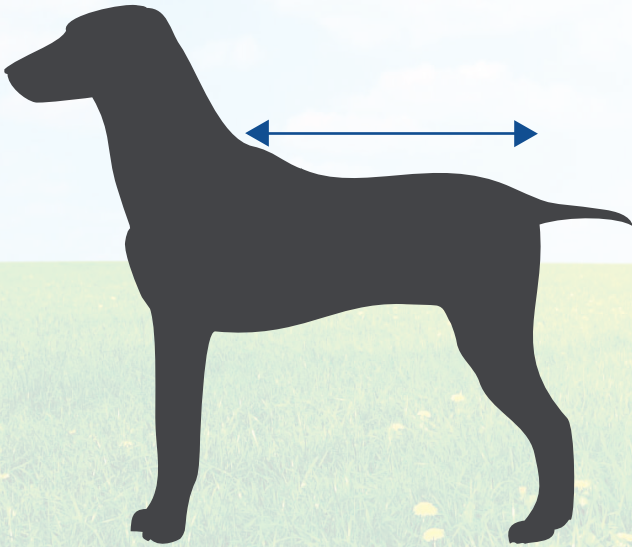

ZEEZ COZY FLEECE VEST SIZING

Please use the following sizing guide to obtain an accurate fit.

Measure the distance from the base of the neck to the base of the tail.

S1	19cm
S2	19cm
S3	22cm
S4	24cm
M1	28cm
M2	32cm
L1	38cm

L2	43cm
XL1	48cm
XL2	50cm
XX1	53cm
XX2	55cm
XX3	63cm

NOTE: The small sizes of Cozy Fleece can also be used as cat vests.